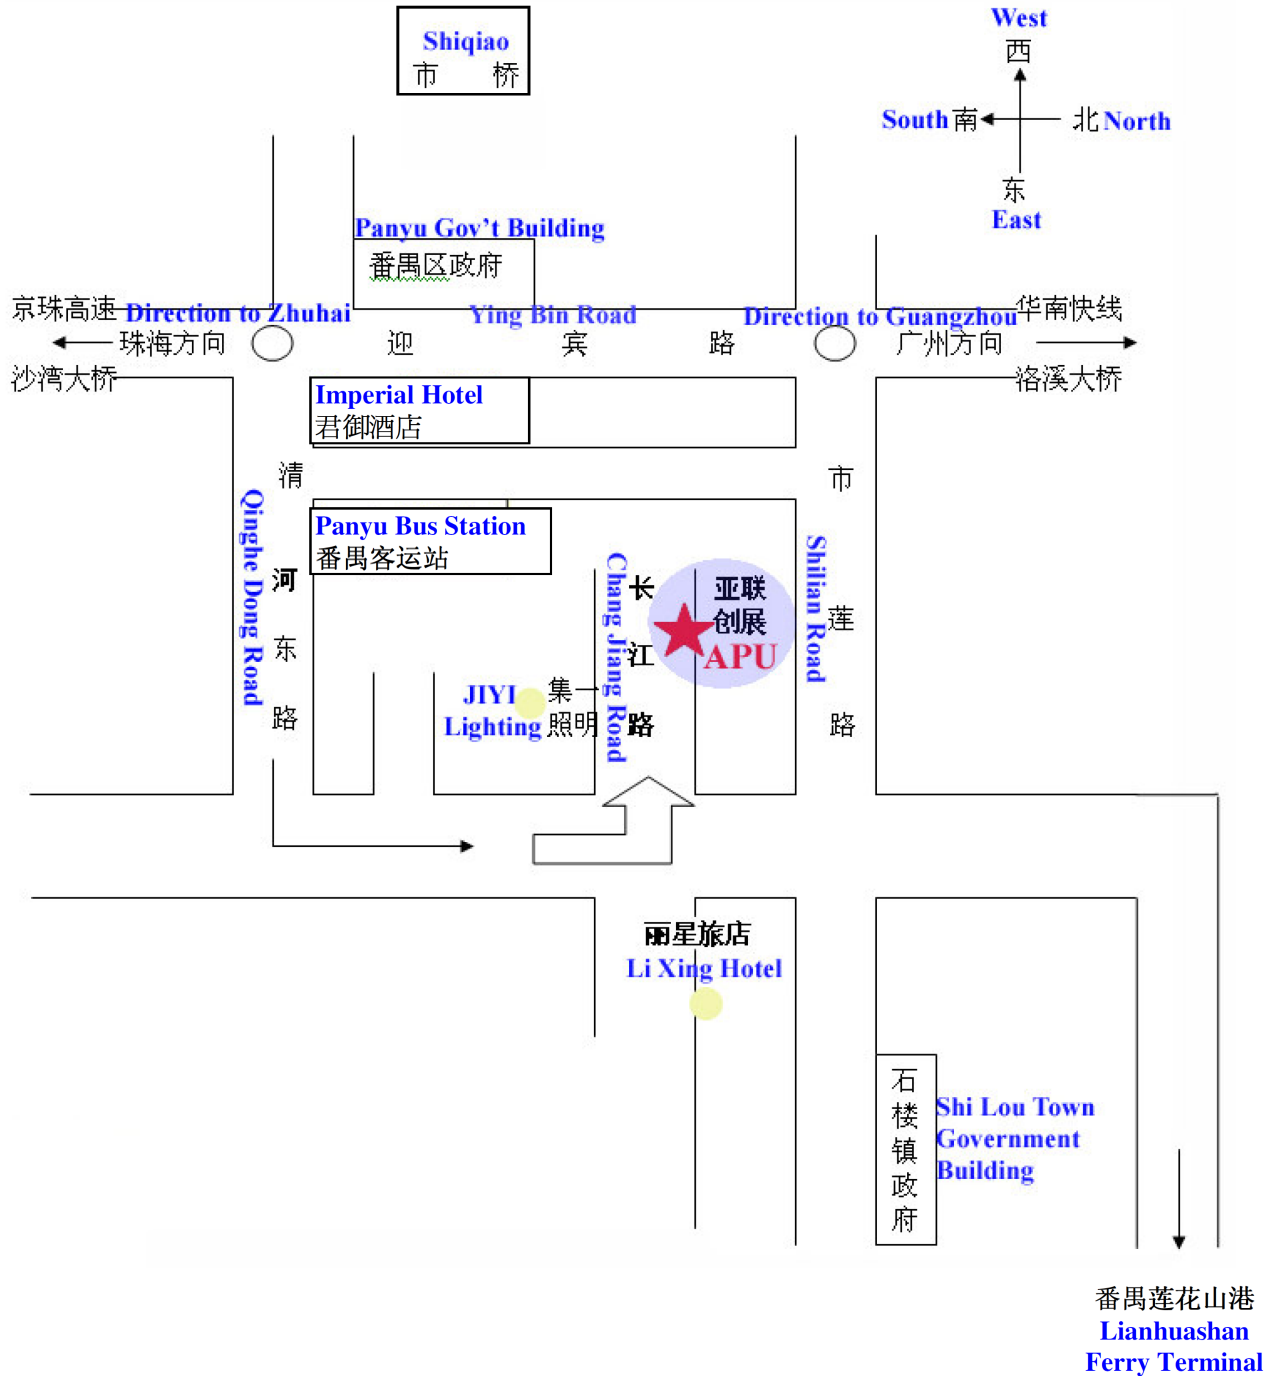

EC PACK INDUSTRIAL LIMITED

Tel: (852) 2957 8208 Fax : (852) 2957 8202 E-Mail: hk@ec-packing.com

Location Map – APU (Guangzhou) Valve Factory

亚联创展包装(广州)有限公司

地址：中国广州市番禺区石楼镇长江北侧 23 号

APU (Guangzhou) Valve Factory

Address: North by No.23 of Chang Jiang Road, Shi Lou Town,
Panyu District, Guangzhou, China