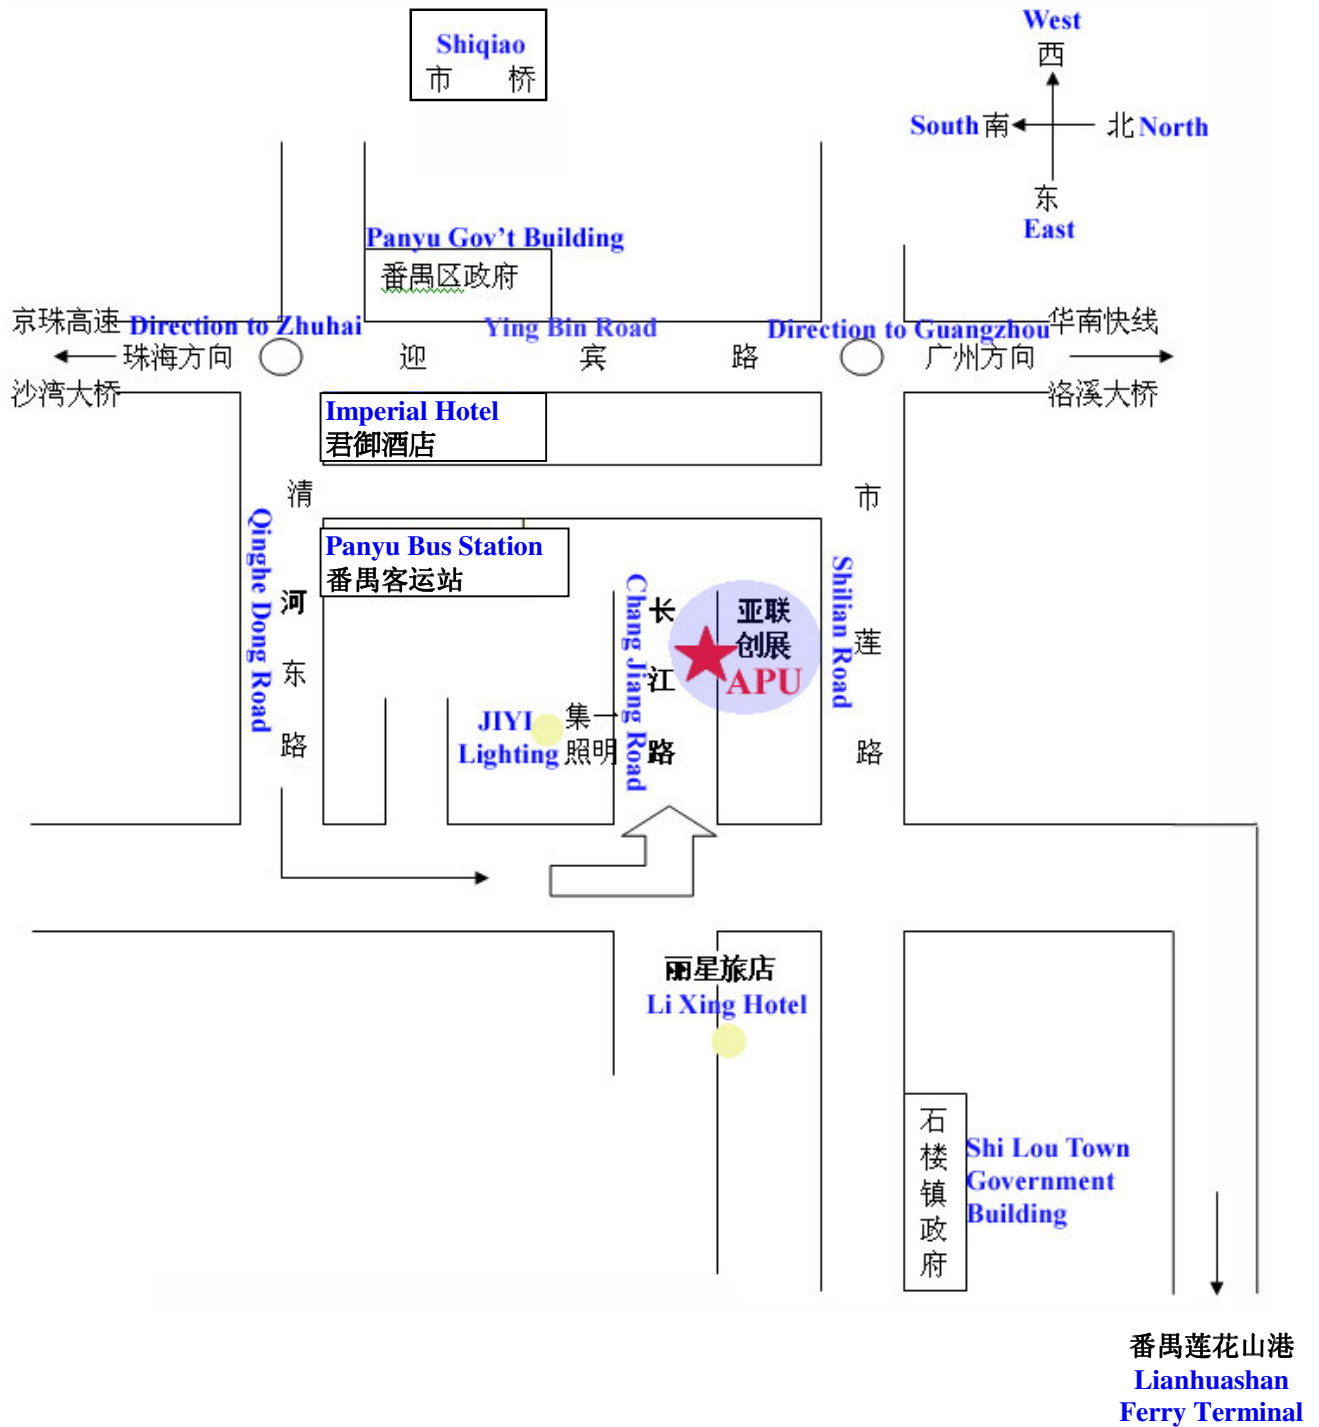

EC PACK INDUSTRIAL LIMITED

Unit 608, 6/Floor, Albion Plaza, No.2-6 Granville Road, TST, Kowloon, Hong Kong
Tel: (852) 2957 8208 Fax : (852) 2957 8202 E-Mail: hk@ec-packing.com

Location Map – APU (Guangzhou) Valve Factory

亚联创展包装(广州)有限公司

地址：中国广州市番禺区石楼镇长江北侧 23 号

APU (Guangzhou) Valve Factory

Address: North by No.23 of Chang Jiang Road, Shi Lou Town,
Panyu District, Guangzhou, China