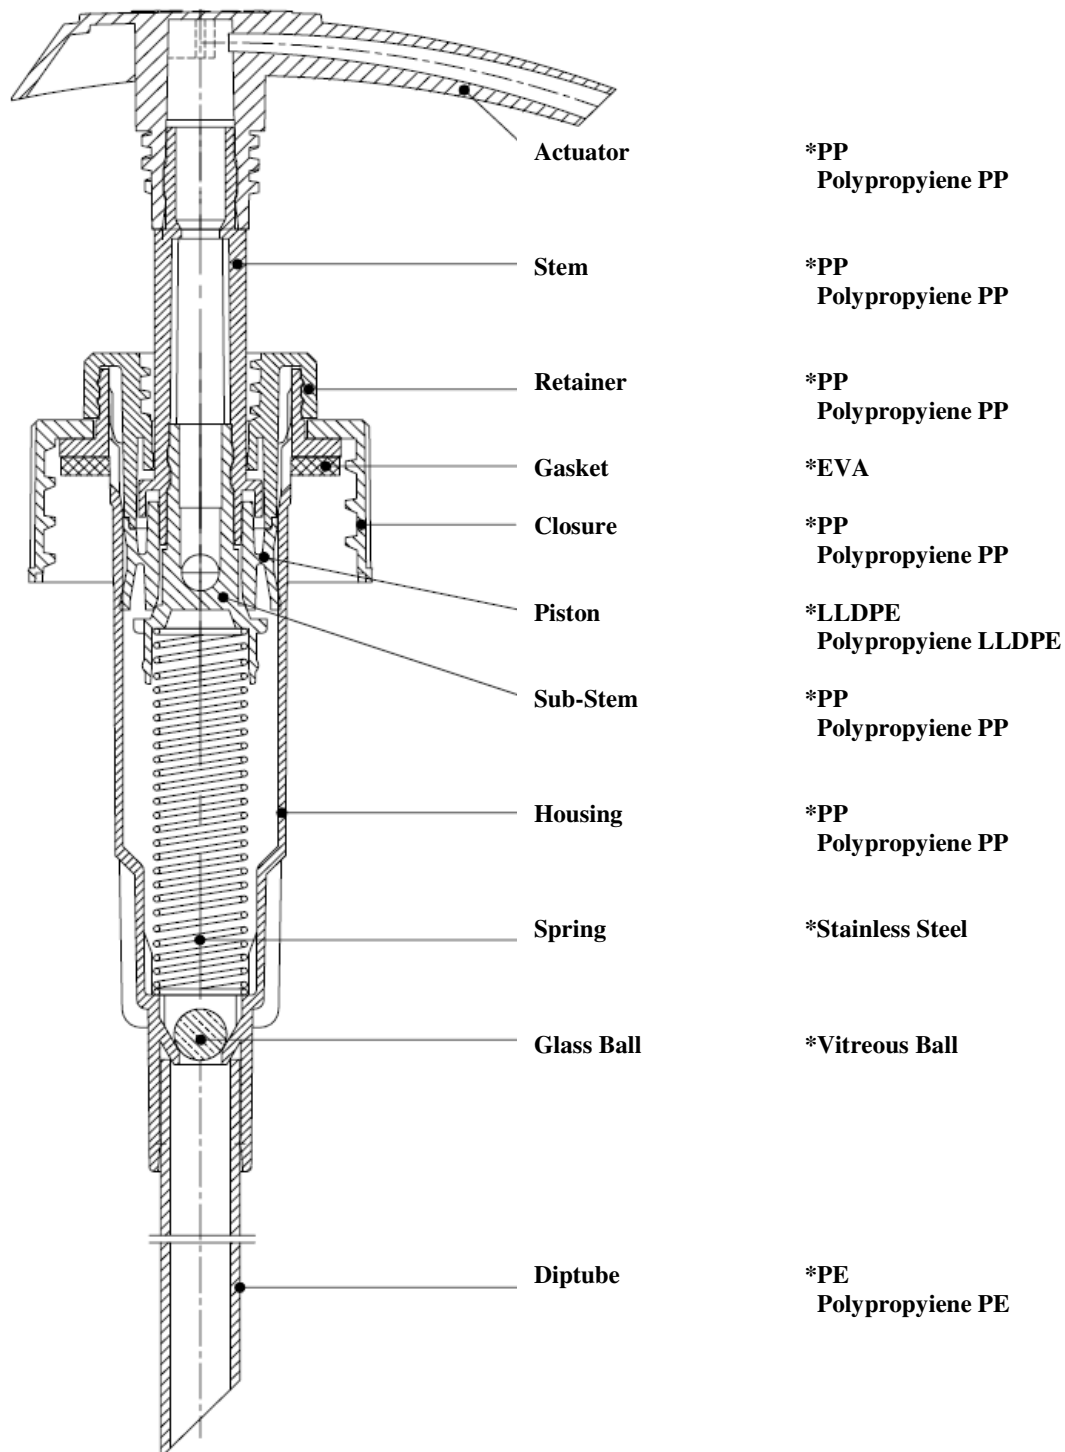

Neck finish: 24/410, 24/415, 28/400, 28/410, 28/415

Dosage: 2.0cc

EC PACK INDUSTRIAL LIMITED

Unit 608, 6/Floor, Albion Plaza, No.2-6 Granville Road, TST, Kowloon, Hong Kong

Tel: (852) 2957 8208 Fax : (852) 2957 8202 E-Mail: hk@ec-packing.com

Specification: Dispensing Pump Mechanical Locked Down

Neck finish: 33/410, 38/410

Dosage: 3.5cc & 5.0cc

EC PACK INDUSTRIAL LIMITED

Unit 608, 6/Floor, Albion Plaza, No.2-6 Granville Road, TST, Kowloon, Hong Kong
Tel: (852) 2957 8208 Fax : (852) 2957 8202 E-Mail: hk@ec-packing.com

Specification: Dispensing Pump Twist Lock-down

Neck finish: 28/400, 28/410
Dosage: 2.0cc