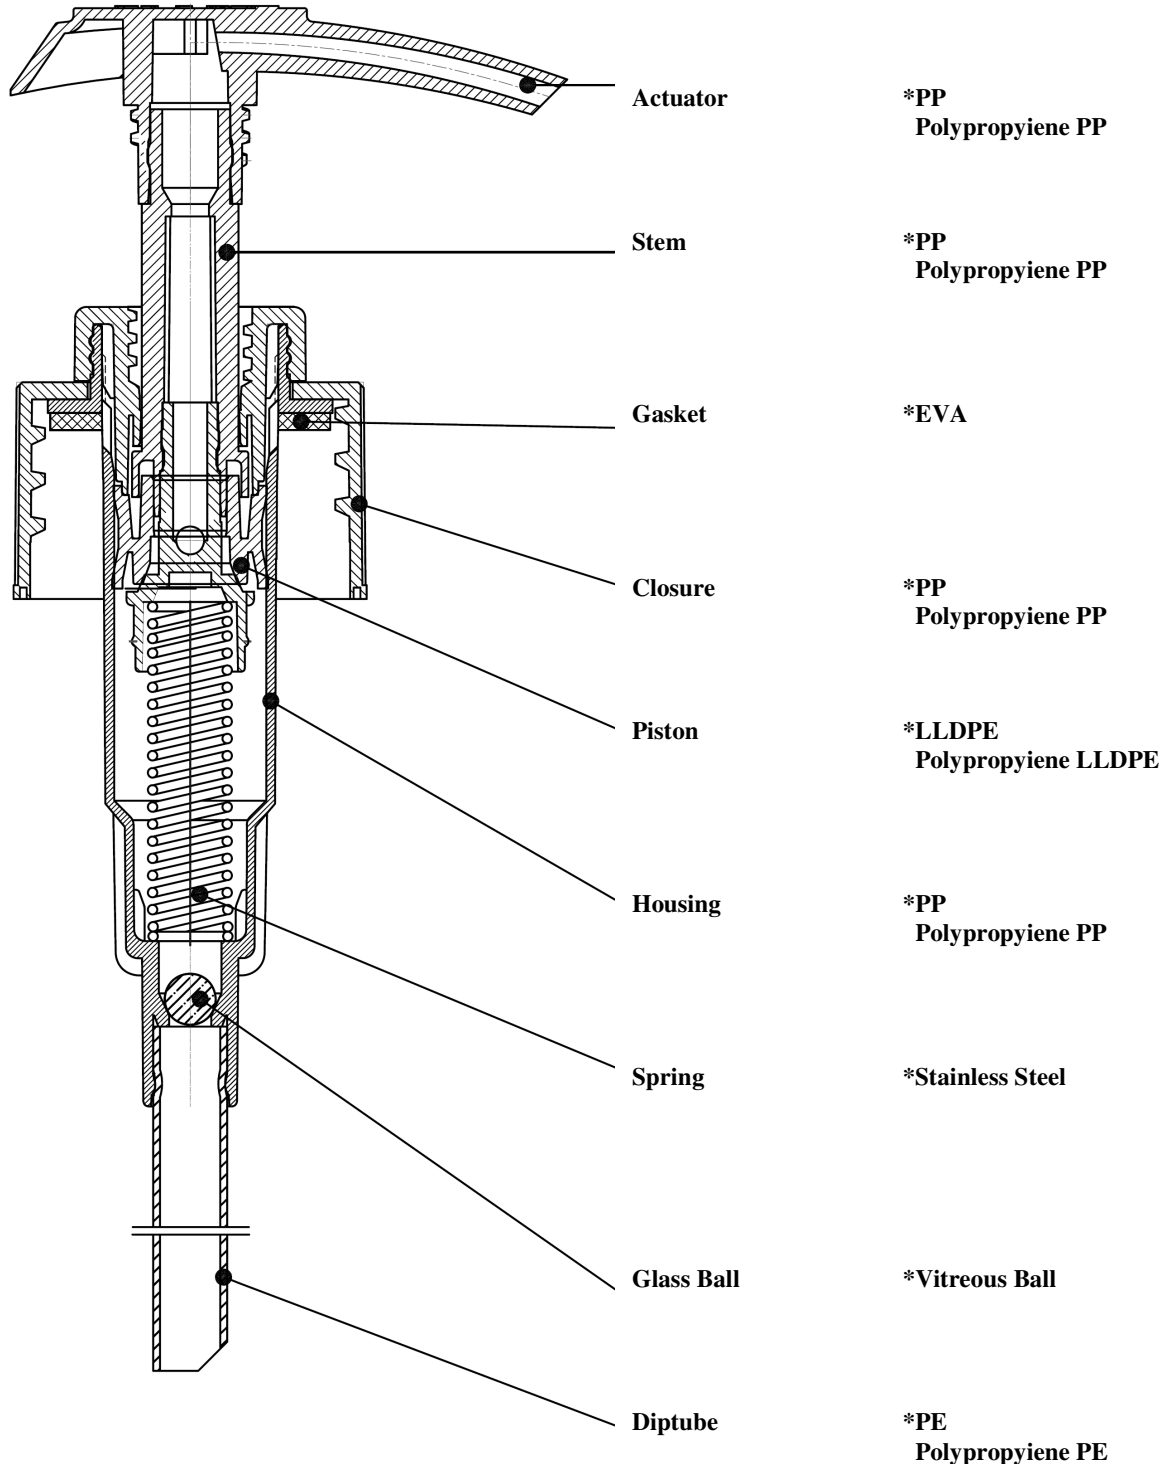

Neck finish: 24/410, 24/415, 28/400, 28/410, 28/415

Dosage: 2.0cc

EC PACK INDUSTRIAL LIMITED

Unit 608, 6/Floor, Albion Plaza, No.2-6 Granville Road, TST, Kowloon, Hong Kong

Tel: (852) 2957 8208 Fax : (852) 2957 8202 E-Mail: hk@ec-packing.com

Specification: Dispensing Pump Mechanical Locked Down

Neck finish: 33/410, 38/410

Dosage: 3.5cc & 5.0cc

EC PACK INDUSTRIAL LIMITED

Unit 608, 6/Floor, Albion Plaza, No.2-6 Granville Road, TST, Kowloon, Hong Kong
Tel: (852) 2957 8208 Fax : (852) 2957 8202 E-Mail: hk@ec-packing.com

Specification: Dispensing Pump Twist Lock-down

Neck finish: 28/400, 28/410
Dosage: 2.0cc